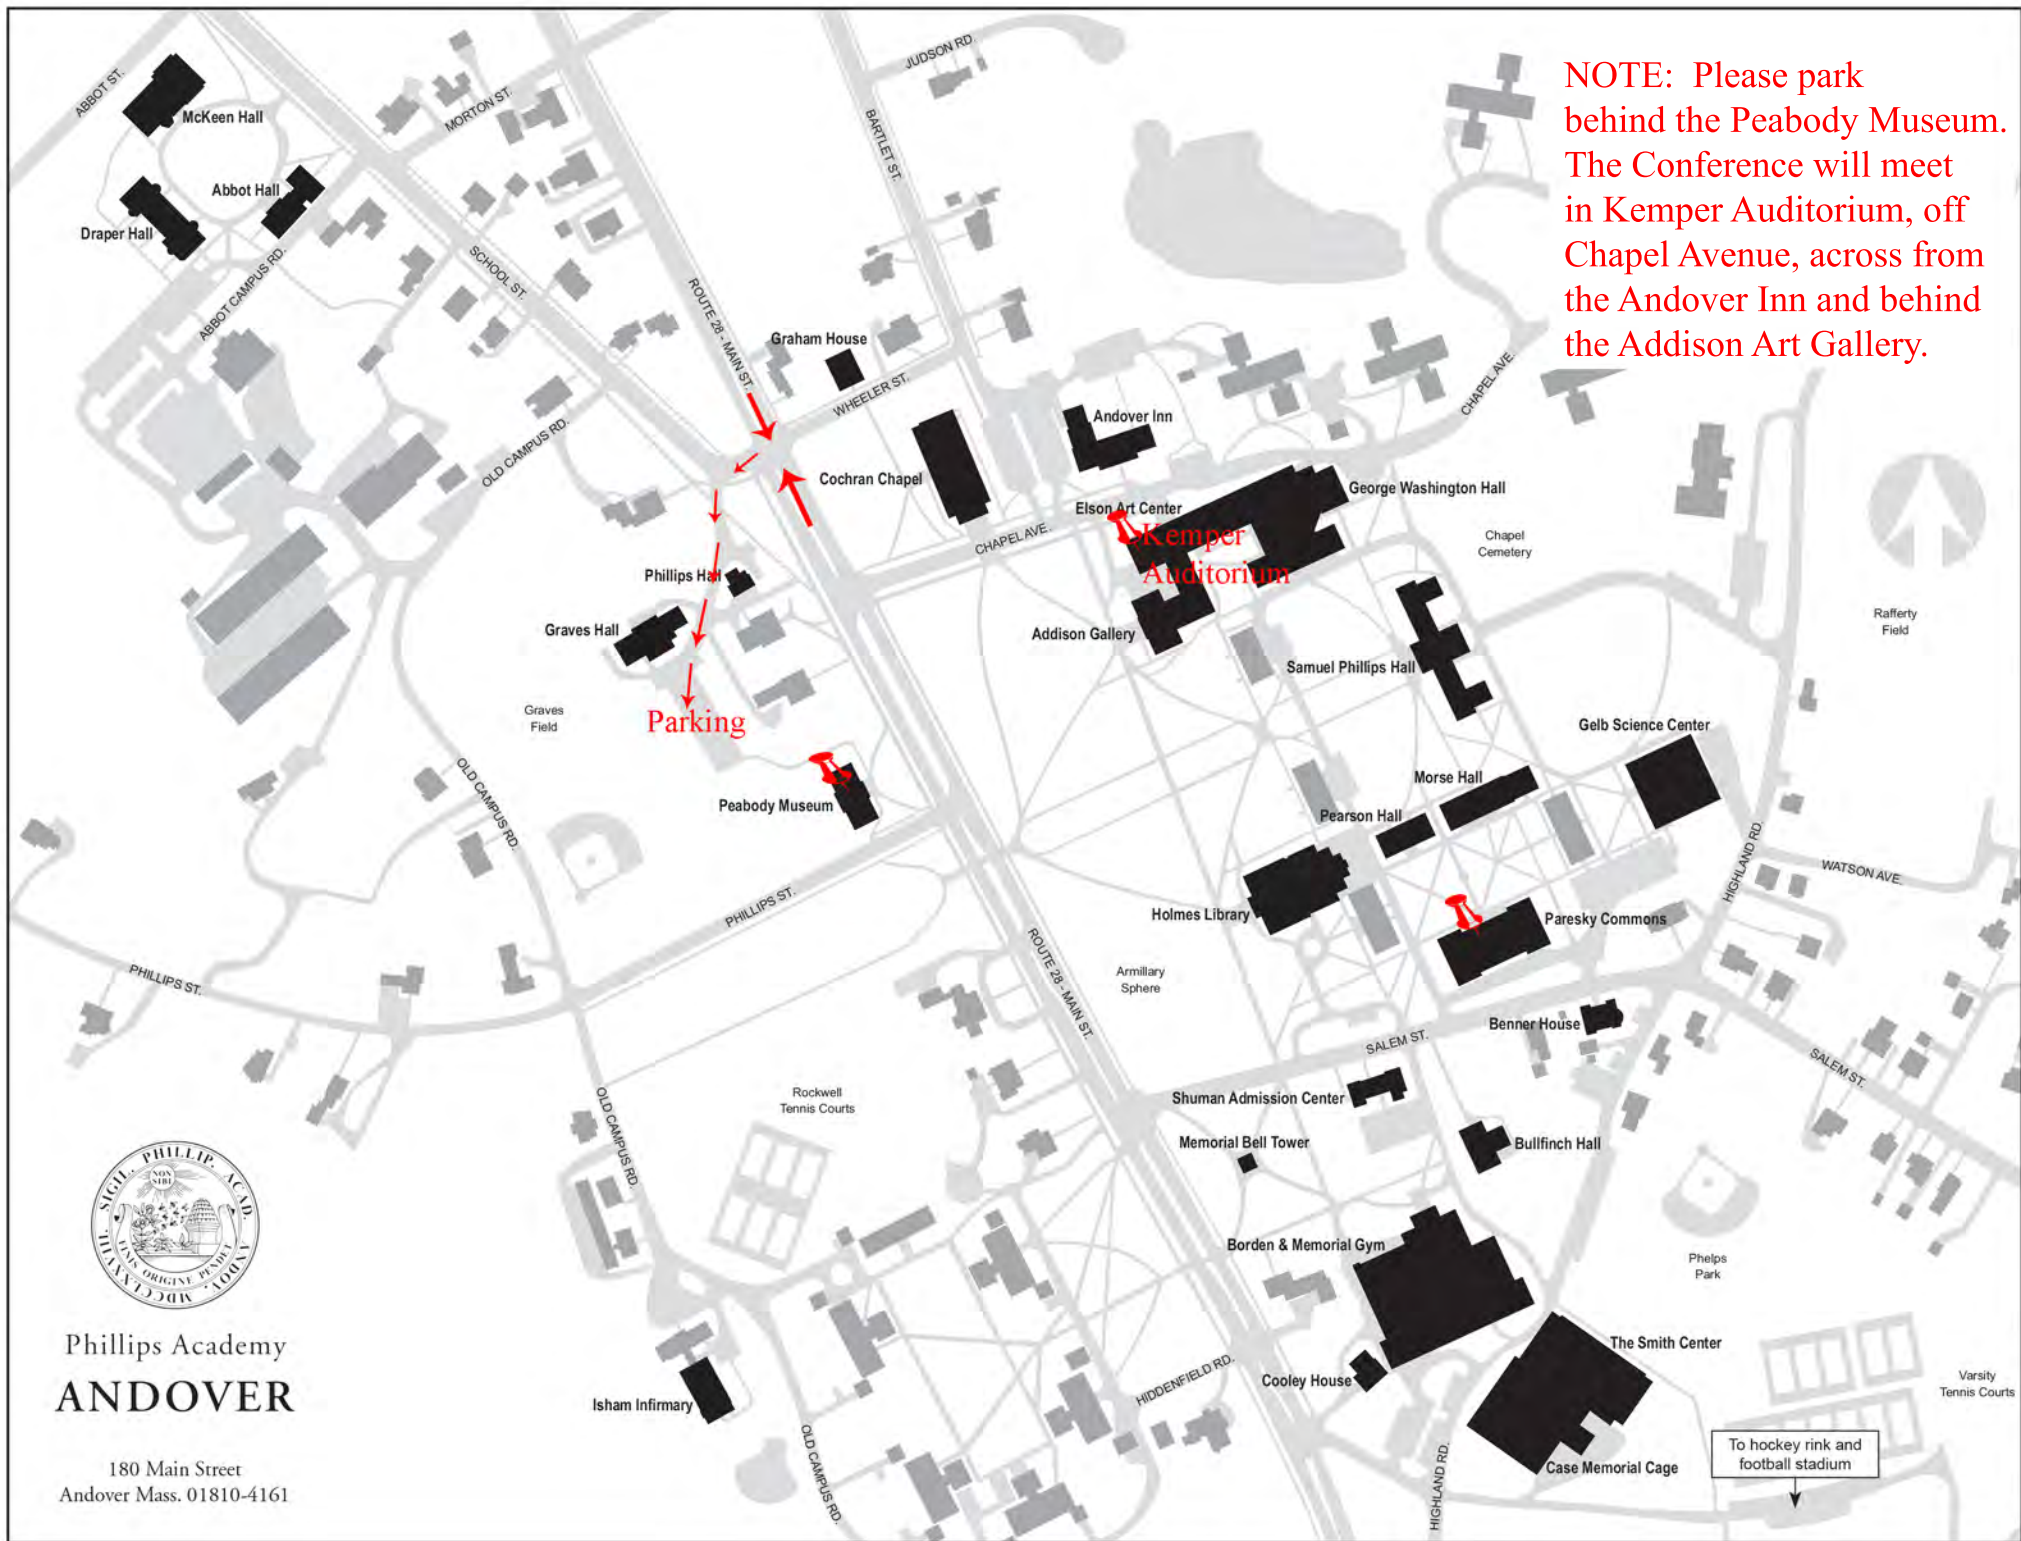

NOTE: Please park behind the Peabody Museum. The Conference will meet in Kemper Auditorium, off Chapel Avenue, across from the Andover Inn and behind the Addison Art Gallery.

Phillips Academy
ANDOVER

180 Main Street
Andover Mass. 01810-4161

To hockey rink and
football stadium